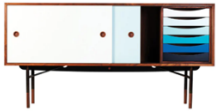

### **Warren Platner Coffee Table**

WP coffee table with normal base – was £546, now £409 (25% discount)

### **Eames ea108 meeting chair**

Brown leather (no arms) – was £675.00, now £405 (40% discount)

**Entertainment Unit by Finn Juhl** – as new, excellent condition  
Blues – was £1015.00, now £609 (40% discount)